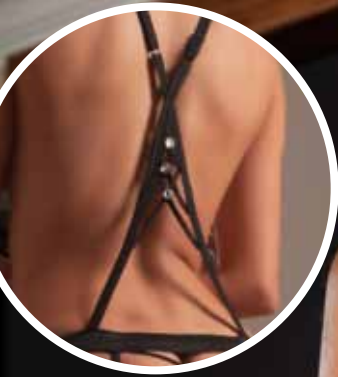

**X
RATED**

X977

3pc Web of Seduction Teddy & Stockings

Garter teddy designed to make you slip into seduction with strappy cheeky bottom and halter suspender with diamond accents. Pasties & stockings are included. Colors: Red, Black. One Size.