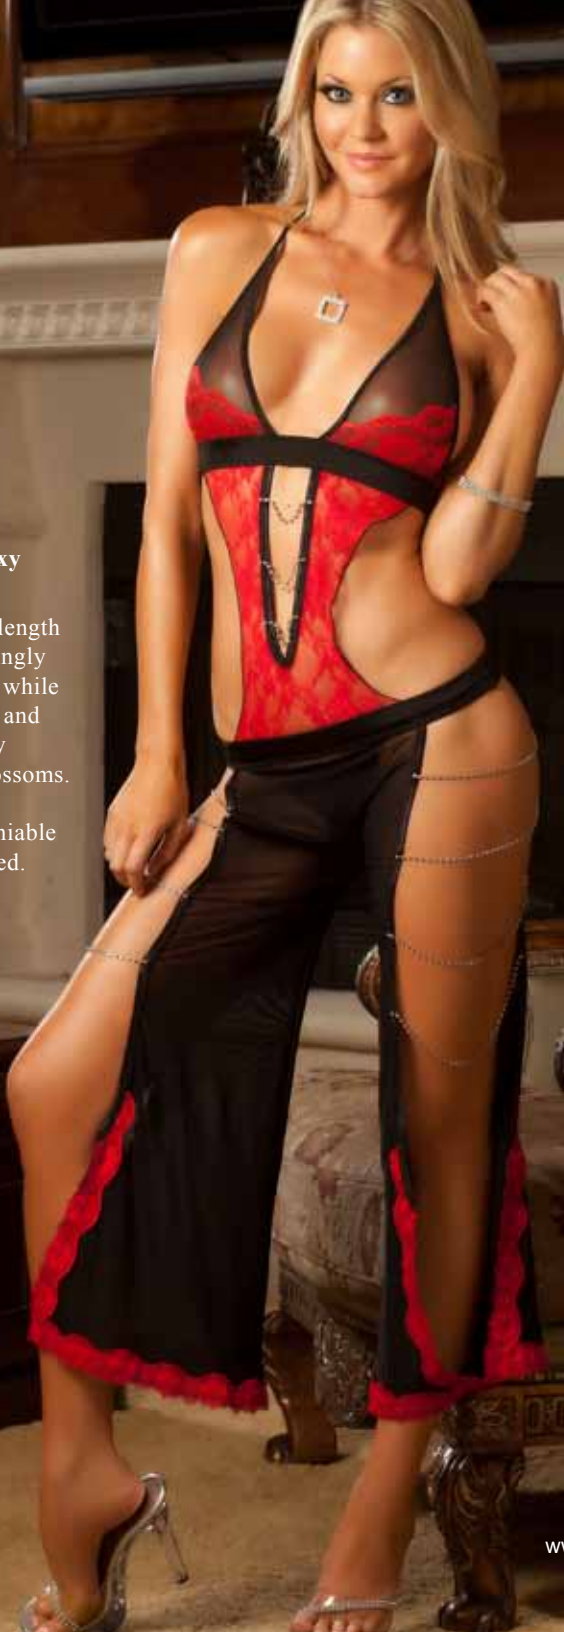

L995

1pc Undeniable Sexy Bodysuit

This ultra sexy full length bodysuit comes daringly opened on the sides while a plunging neckline and trims get adorned by embroidered red blossoms. Rhinestone chains embellish this undeniable sexy look. Color: Red. One Size.