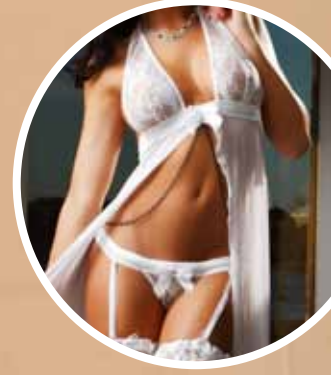

D916

3pc Coup de Foudre Dress

Sheer flyaway long dress with laced cups and detachable rhinestone chain detail. Jeweled bows. Satin waist matching thong comes with garters. High slit open back with adjustable hooks. Colors: Black, Red, White. One Size.