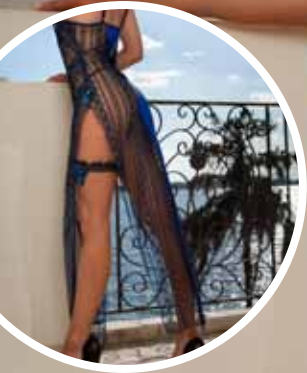

D967

3pc Sexy Bachelorette Dress

Sheer laced long dress with criss cross details & high cut side slits. Includes thong & garter. Colors: Night Blue, Champagne (pg 6). One Size.